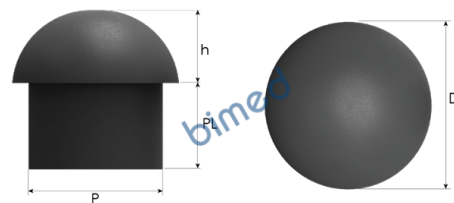

## Product Info

Plugs for sealing cable insert

**Dome Plugs for Industrial Applications**

**Size 18 / Plug=11,0mm / OD=18,0mm**

**BDP-18-11 , BDP-18-01 , BDP-18-21**

- For standard industrial applications.
- Sealing of cable glands when no cable is used.

Images might not be representative of the actual colour, size or shape of the product listed